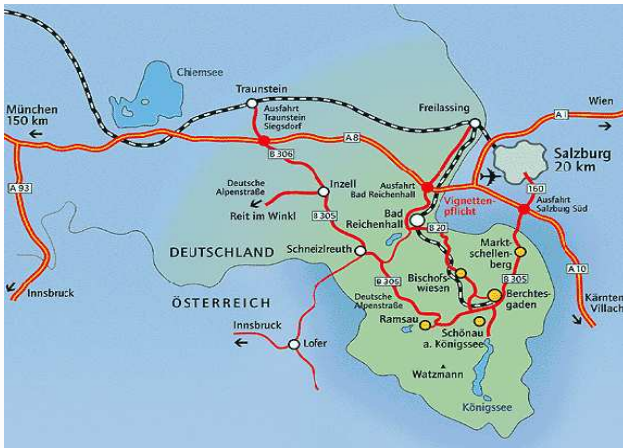

**Webs of life - Alpine biodiversity needs ecological connectivity**  
**Results from the ECONNECT project**

**26<sup>th</sup> -28<sup>th</sup> September 2011**  
**Berchtesgaden, Germany**

**PRACTICAL INFORMATION**

Please register for the conference by filling the registration form online **before 16 September**.

The Final Conference of the project ECONNECT will take place in the Congress Center Berchtesgaden in the transboundary region Berchtesgaden-Salzburg. Berchtesgaden is located about 150 km from Munich (Germany) and about 30 km from Salzburg (Austria).

**HOW TO GET TO BERCHTESGADEN**

**By car**

Berchtesgaden can be accessed easily on the federal highway A8 from Munich to Salzburg. Exit "Bad Reichenhall", and then follow the road B20 to Berchtesgaden (ca. 20 km). If you arrive via the "Tauernautobahn", exit "Salzburg Süd" and follow the road B305 to Berchtesgaden (about 15 km).

### **By airplane**

The [Airport Munich](#) is located about 185 km from Berchtesgaden. Connections are available via S-Bahn and Regional Express or IC/EC, with changes in München-Ostbahnhof and Freilassing or Salzburg (takes approx. 3:30 h).